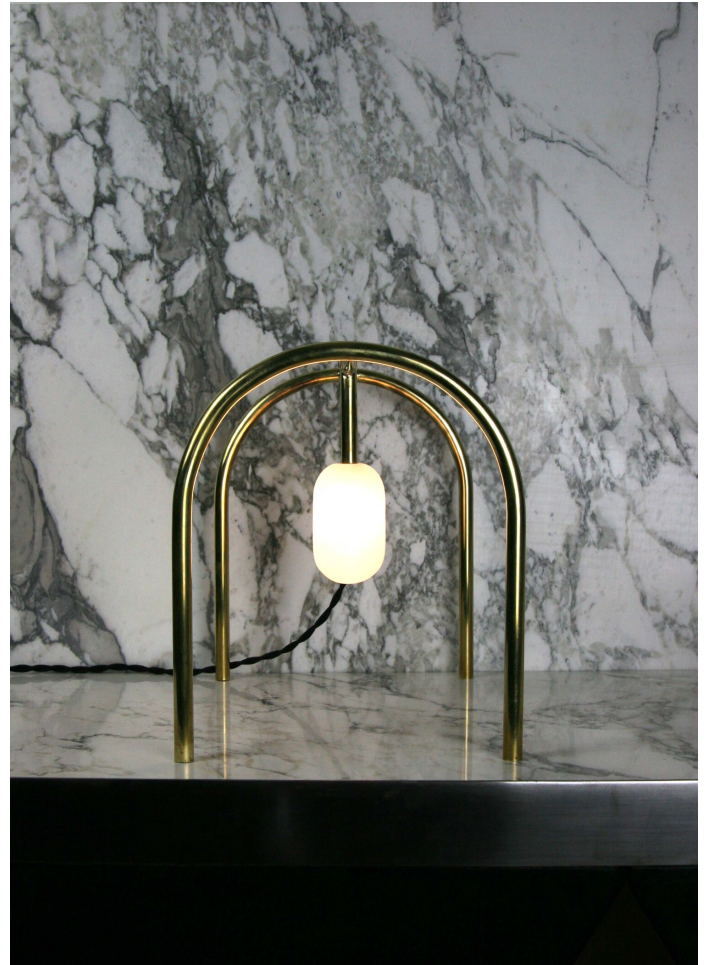

Krzywda

PA-01 Arch Lamp

Alabaster Diffuser with Brass structure.

Shown in Tulip Pure Translucent Alabaster Diffuser, Polished Natural Brass.

PA-01 Arch Lamp

approx. 30L x 25D x 21H cm / 9.75"L x 11.6"D x 8.2"H. 110-240V.

Additional diffusers and finishes
available.

Leadtime : 8-12 weeks.